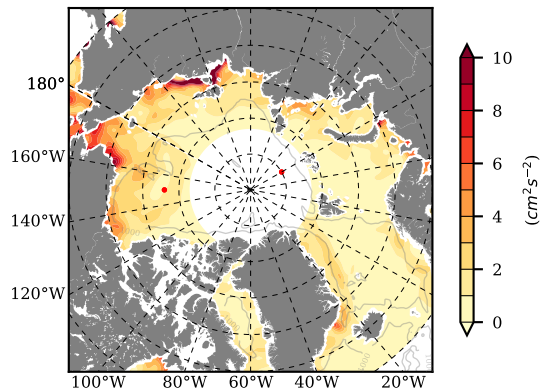

ILBOXE51 mean EKE @ 0 m over
2004

Mean EKE from Armitage et al. 2017
2004

mean EKE @ 97 m

mean PSI over
2004