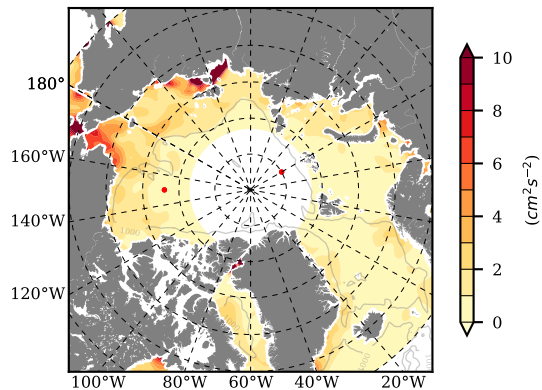

ILBOXE51 mean EKE @ 0 m over  
2005

Mean EKE from Armitage et al. 2017  
2005

mean EKE @ 97 m

mean PSI over  
2005