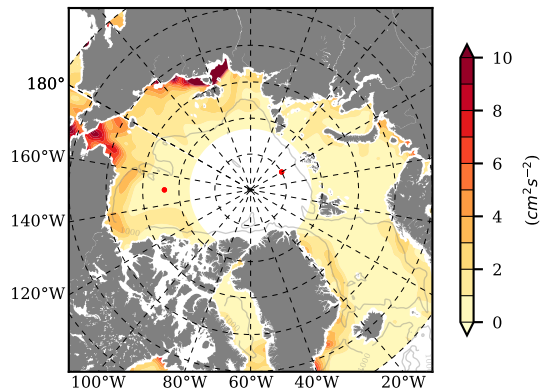

ILBOXE51 mean EKE @ 0 m over
2006

Mean EKE from Armitage et al. 2017
2006

mean EKE @ 97 m

mean PSI over
2006