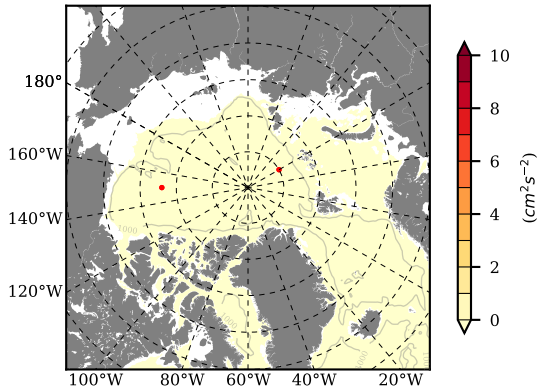

ILBOXE51 mean EKE @ 0 m over
2006

Mean EKE from Armitage et al. 2017
2006

mean EKE @ 97 m

mean PSI over
2006