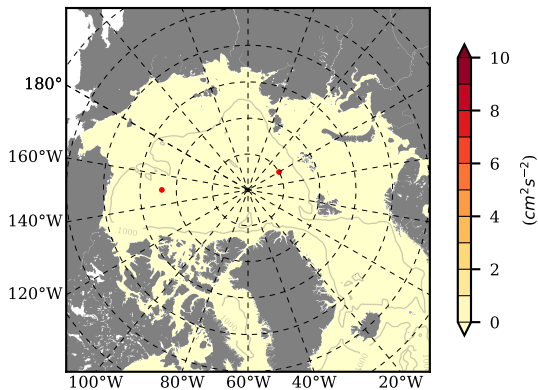

ILBOXE51 mean EKE @ 0 m over
2006

Mean EKE from Armitage et al. 2017
2006

mean EKE @ 97 m

mean PSI over
2006