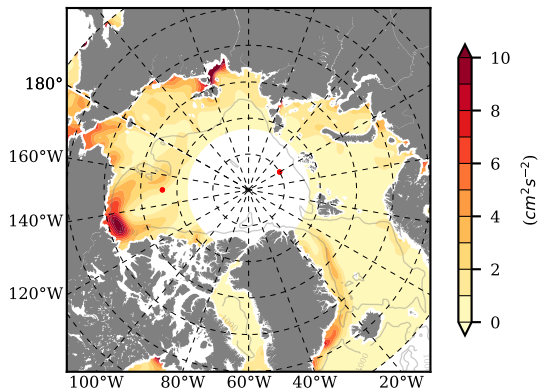

ILBOXE51 mean EKE @ 0 m over
2007

Mean EKE from Armitage et al. 2017
2007

mean EKE @ 97 m

mean PSI over
2007