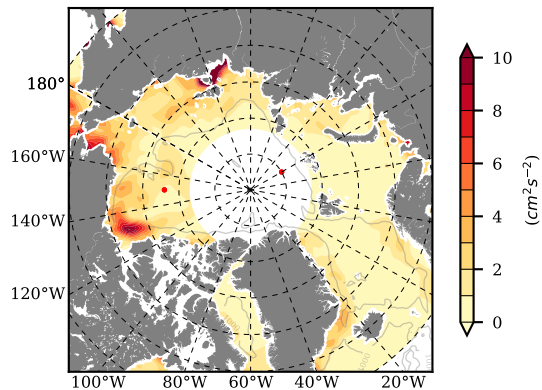

ILBOXE51 mean EKE @ 0 m over
2008

Mean EKE from Armitage et al. 2017
2008

mean EKE @ 97 m

mean PSI over
2008