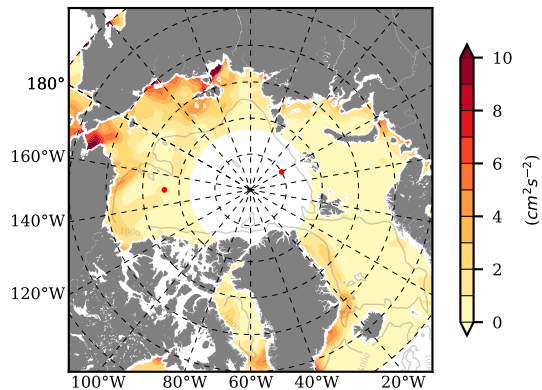

ILBOXE51 mean EKE @ 0 m over
2009

Mean EKE from Armitage et al. 2017
2009

mean EKE @ 97 m

mean PSI over
2009