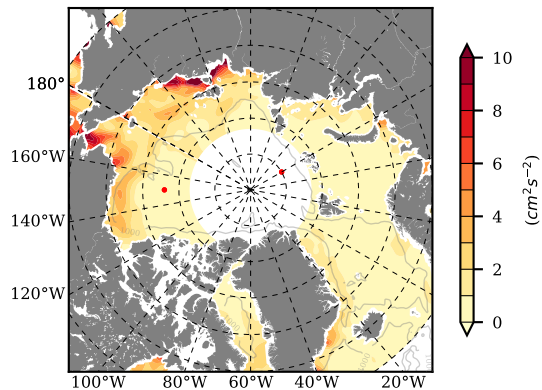

ILBOXE51 mean EKE @ 0 m over  
2010

Mean EKE from Armitage et al. 2017  
2010

mean EKE @ 97 m

mean PSI over  
2010