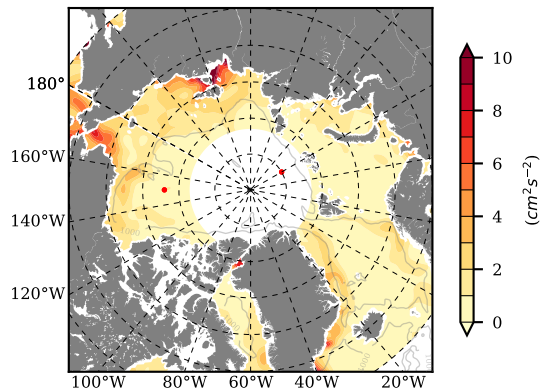

ILBOXE51 mean EKE @ 0 m over  
2011

Mean EKE from Armitage et al. 2017  
2011

mean EKE @ 97 m

mean PSI over  
2011