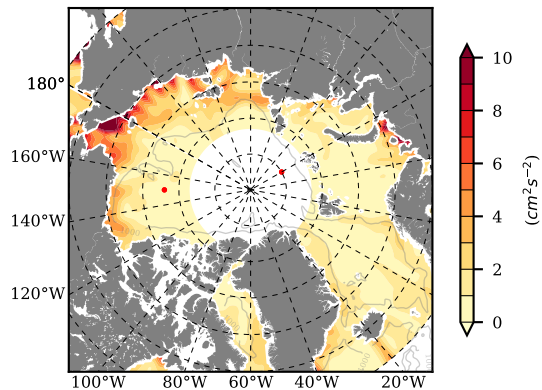

ILBOXE51 mean EKE @ 0 m over
2012

Mean EKE from Armitage et al. 2017
2012

mean EKE @ 97 m

mean PSI over
2012