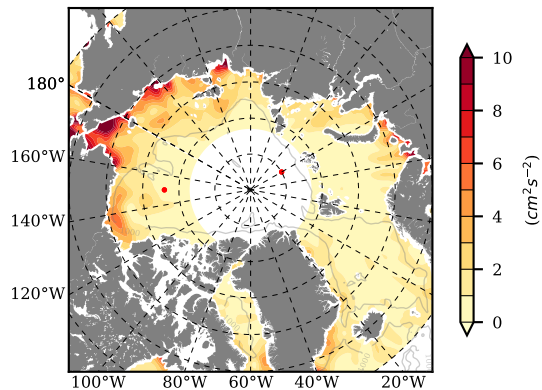

ILBOXE51 mean EKE @ 0 m over
2013

Mean EKE from Armitage et al. 2017
2013

mean EKE @ 97 m

mean PSI over
2013