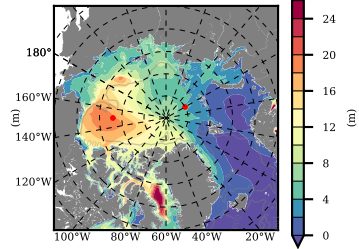

ILBOXE51 mean FWC (m) over 1995

Mean FWC (m) from BG Obs Sys. (Proshutinsky et al. GRL2018) over year 2003-2017

Mean FWC (m) from Init State

ILBOXE51 mean SSH anomaly

Mean DOT from Armitage et al. 2017 2003-2014