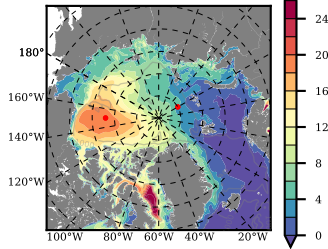

ILBOXE51 mean FWC (m) over 1995

Mean FWC (m) from BG Obs Sys. (Proshutinsky et al. GRL2018) over year 2003-2017

Mean FWC (m) from Init State

ILBOXE51 mean SSH anomaly

Mean DOT from Armitage et al. 2017 2003-2014