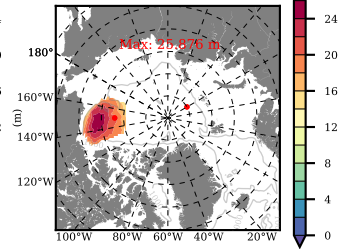

ILBOXE51 mean FWC (m) over 1995

Mean FWC (m) from BG Obs Sys. (Proshutinsky et al. GRL2018) over year 2003-2017

Mean FWC (m) from Init State

ILBOXE51 mean SSH anomaly

Mean DOT from Armitage et al. 2017 2003-2014