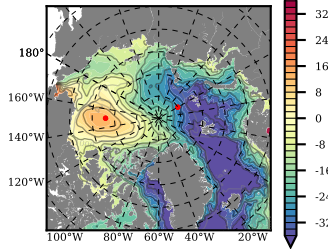

ILBOXE51 mean FWC (m) over 1995

Mean FWC (m) from BG Obs Sys. (Proshutinsky et al. GRL2018) over year 2003-2017

Mean FWC (m) from Init State

ILBOXE51 mean SSH anomaly

Mean DOT from Armitage et al. 2017 2003-2014