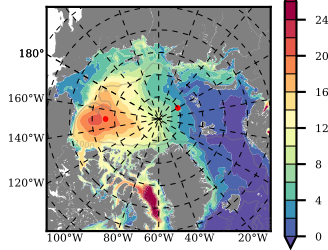

ILBOXE51 mean FWC (m) over 1996

Mean FWC (m) from BG Obs Sys. (Proshutinsky et al. GRL2018) over year 2003-2017

Mean FWC (m) from Init State

ILBOXE51 mean SSH anomaly

Mean DOT from Armitage et al. 2017 2003-2014