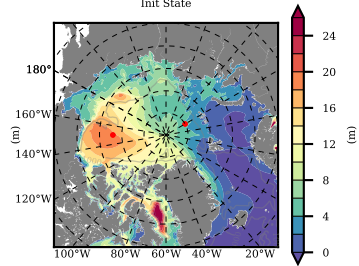

ILBOXE51 mean FWC (m) over 1996

Mean FWC (m) from BG Obs Sys. (Proshutinsky et al. GRL2018) over year 2003-2017

Mean FWC (m) from Init State

ILBOXE51 mean SSH anomaly

Mean DOT from Armitage et al. 2017 2003-2014