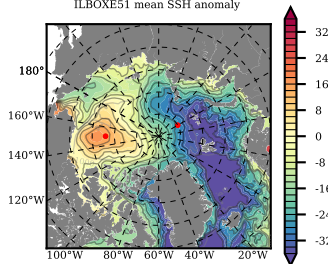

ILBOXE51 mean FWC (m) over 1996

Mean FWC (m) from BG Obs Sys. (Proshutinsky et al. GRL2018) over year 2003-2017

Mean FWC (m) from Init State

ILBOXE51 mean SSH anomaly

Mean DOT from Armitage et al. 2017 2003-2014