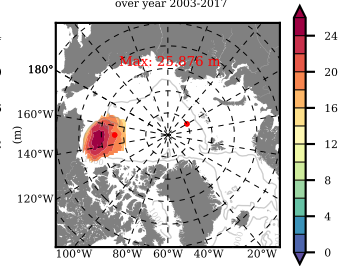

ILBOXE51 mean FWC (m) over 1997

Mean FWC (m) from BG Obs Sys. (Proshutinsky et al. GRL2018) over year 2003-2017

Mean FWC (m) from Init State

ILBOXE51 mean SSH anomaly

Mean DOT from Armitage et al. 2017 2003-2014