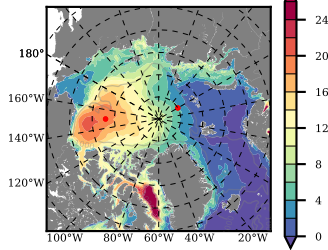

ILBOXE51 mean FWC (m) over 1997

Mean FWC (m) from BG Obs Sys. (Proshutinsky et al. GRL2018) over year 2003-2017

Mean FWC (m) from Init State

ILBOXE51 mean SSH anomaly

Mean DOT from Armitage et al. 2017 2003-2014