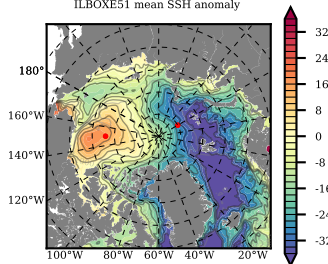

ILBOXE51 mean FWC (m) over 1997

Mean FWC (m) from BG Obs Sys. (Proshutinsky et al. GRL2018) over year 2003-2017

Mean FWC (m) from Init State

ILBOXE51 mean SSH anomaly

Mean DOT from Armitage et al. 2017 2003-2014