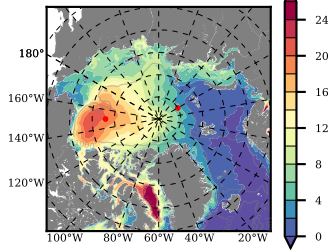

ILBOXE51 mean FWC (m) over 1998

Mean FWC (m) from BG Obs Sys. (Proshutinsky et al. GRL2018) over year 2003-2017

Mean FWC (m) from Init State

ILBOXE51 mean SSH anomaly

Mean DOT from Armitage et al. 2017 2003-2014