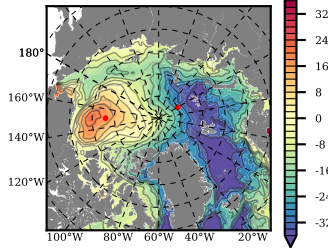

ILBOXE51 mean FWC (m) over 1998

Mean FWC (m) from BG Obs Sys. (Proshutinsky et al. GRL2018) over year 2003-2017

Mean FWC (m) from Init State

ILBOXE51 mean SSH anomaly

Mean DOT from Armitage et al. 2017 2003-2014