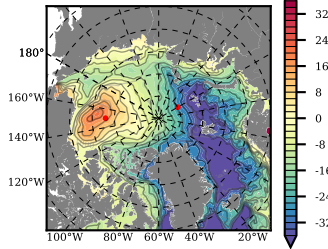

ILBOXE51 mean FWC (m) over 1999

Mean FWC (m) from BG Obs Sys. (Proshutinsky et al. GRL2018) over year 2003-2017

Mean FWC (m) from Init State

ILBOXE51 mean SSH anomaly

Mean DOT from Armitage et al. 2017 2003-2014