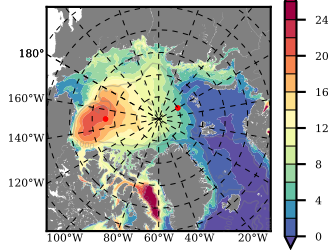

ILBOXE51 mean FWC (m) over 1999

Mean FWC (m) from BG Obs Sys. (Proshutinsky et al. GRL2018) over year 2003-2017

Mean FWC (m) from Init State

ILBOXE51 mean SSH anomaly

Mean DOT from Armitage et al. 2017 2003-2014