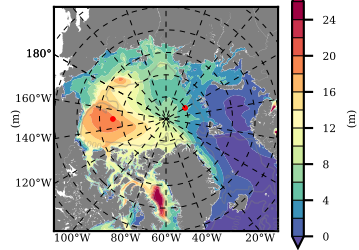

ILBOXE51 mean FWC (m) over 2000

Mean FWC (m) from BG Obs Sys. (Proshutinsky et al. GRL2018) over year 2003-2017

Mean FWC (m) from Init State

ILBOXE51 mean SSH anomaly

Mean DOT from Armitage et al. 2017 2003-2014