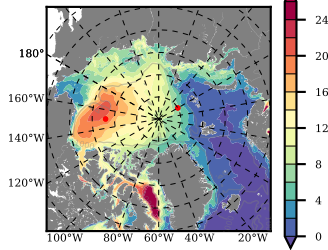

ILBOXE51 mean FWC (m) over 2000

Mean FWC (m) from BG Obs Sys. (Proshutinsky et al. GRL2018) over year 2003-2017

Mean FWC (m) from Init State

ILBOXE51 mean SSH anomaly

Mean DOT from Armitage et al. 2017 2003-2014