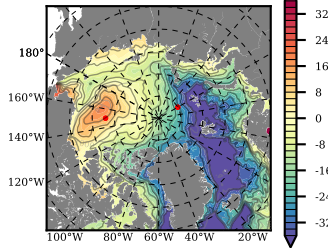

ILBOXE51 mean FWC (m) over 2000

Mean FWC (m) from BG Obs Sys. (Proshutinsky et al. GRL2018) over year 2003-2017

Mean FWC (m) from Init State

ILBOXE51 mean SSH anomaly

Mean DOT from Armitage et al. 2017 2003-2014