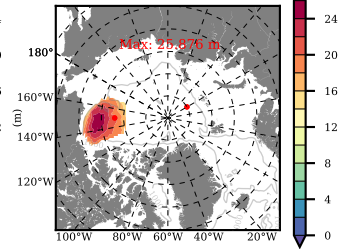

ILBOXE51 mean FWC (m) over 2001

Mean FWC (m) from BG Obs Sys. (Proshutinsky et al. GRL2018) over year 2003-2017

Mean FWC (m) from Init State

ILBOXE51 mean SSH anomaly

Mean DOT from Armitage et al. 2017 2003-2014