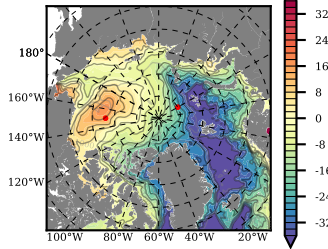

ILBOXE51 mean FWC (m) over 2001

Mean FWC (m) from BG Obs Sys. (Proshutinsky et al. GRL2018) over year 2003-2017

Mean FWC (m) from Init State

ILBOXE51 mean SSH anomaly

Mean DOT from Armitage et al. 2017 2003-2014