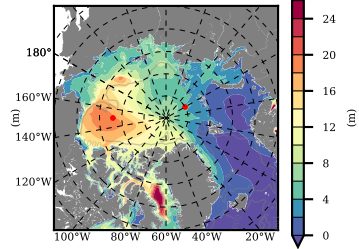

ILBOXE51 mean FWC (m) over 2001

Mean FWC (m) from BG Obs Sys. (Proshutinsky et al. GRL2018) over year 2003-2017

Mean FWC (m) from Init State

ILBOXE51 mean SSH anomaly

Mean DOT from Armitage et al. 2017 2003-2014