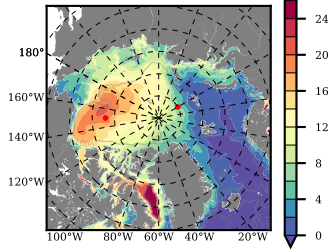

ILBOXE51 mean FWC (m) over 2001

Mean FWC (m) from BG Obs Sys. (Proshutinsky et al. GRL2018) over year 2003-2017

Mean FWC (m) from Init State

ILBOXE51 mean SSH anomaly

Mean DOT from Armitage et al. 2017 2003-2014