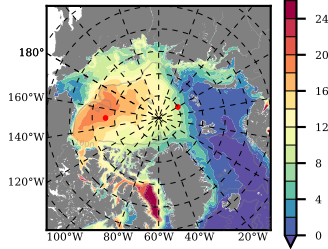

ILBOXE51 mean FWC (m) over 2002

Mean FWC (m) from BG Obs Sys. (Proshutinsky et al. GRL2018) over year 2003-2017

Mean FWC (m) from Init State

ILBOXE51 mean SSH anomaly

Mean DOT from Armitage et al. 2017 2003-2014