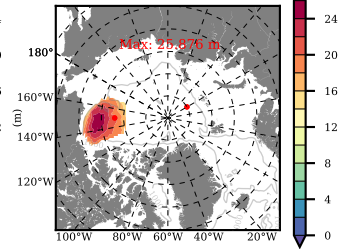

ILBOXE51 mean FWC (m) over 2002

Mean FWC (m) from BG Obs Sys. (Proshutinsky et al. GRL2018) over year 2003-2017

Mean FWC (m) from Init State

ILBOXE51 mean SSH anomaly

Mean DOT from Armitage et al. 2017 2003-2014