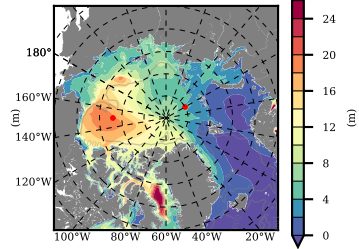

ILBOXE51 mean FWC (m) over 2002

Mean FWC (m) from BG Obs Sys. (Proshutinsky et al. GRL2018) over year 2003-2017

Mean FWC (m) from Init State

ILBOXE51 mean SSH anomaly

Mean DOT from Armitage et al. 2017 2003-2014