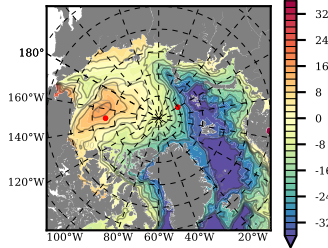

ILBOXE51 mean FWC (m) over 2002

Mean FWC (m) from BG Obs Sys. (Proshutinsky et al. GRL2018) over year 2003-2017

Mean FWC (m) from Init State

ILBOXE51 mean SSH anomaly

Mean DOT from Armitage et al. 2017 2003-2014