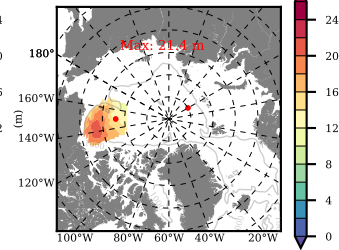

ILBOXE51 mean FWC (m) over 2003

Mean FWC (m) from BG Obs Sys. (Proshutinsky et al. GRL2018) over year 2003

Mean FWC (m) from Init State

ILBOXE51 mean SSH anomaly

Mean DOT from Armitage et al. 2017 2003