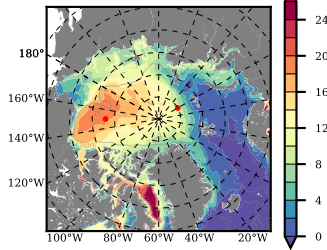

ILBOXE51 mean FWC (m) over 2003

Mean FWC (m) from BG Obs Sys. (Proshutinsky et al. GRL2018) over year 2003

Mean FWC (m) from Init State

ILBOXE51 mean SSH anomaly

Mean DOT from Armitage et al. 2017 2003