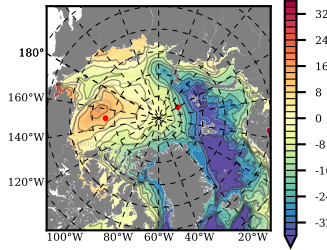

ILBOXE51 mean FWC (m) over 2003

Mean FWC (m) from BG Obs Sys. (Proshutinsky et al. GRL2018) over year 2003

Mean FWC (m) from Init State

ILBOXE51 mean SSH anomaly

Mean DOT from Armitage et al. 2017 2003