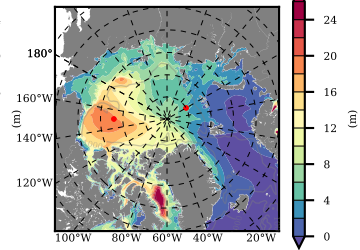

ILBOXE51 mean FWC (m) over 2003

Mean FWC (m) from BG Obs Sys. (Proshutinsky et al. GRL2018) over year 2003

Mean FWC (m) from Init State

ILBOXE51 mean SSH anomaly

Mean DOT from Armitage et al. 2017 2003