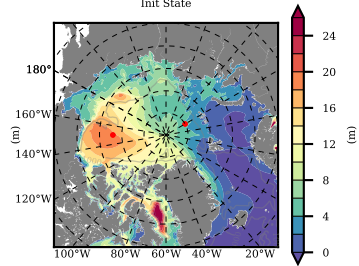

ILBOXE51 mean FWC (m) over 2004

Mean FWC (m) from BG Obs Sys. (Proshutinsky et al. GRL2018) over year 2004

Mean FWC (m) from Init State

ILBOXE51 mean SSH anomaly

Mean DOT from Armitage et al. 2017 2004