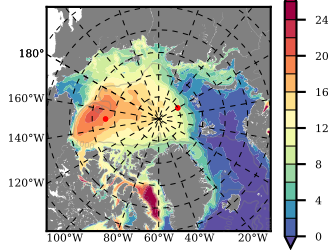

ILBOXE51 mean FWC (m) over 2004

Mean FWC (m) from BG Obs Sys. (Proshutinsky et al. GRL2018) over year 2004

Mean FWC (m) from Init State

ILBOXE51 mean SSH anomaly

Mean DOT from Armitage et al. 2017 2004