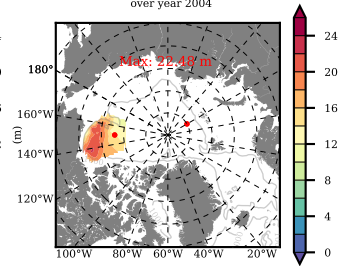

ILBOXE51 mean FWC (m) over 2004

Mean FWC (m) from BG Obs Sys. (Proshutinsky et al. GRL2018) over year 2004

Mean FWC (m) from Init State

ILBOXE51 mean SSH anomaly

Mean DOT from Armitage et al. 2017 2004