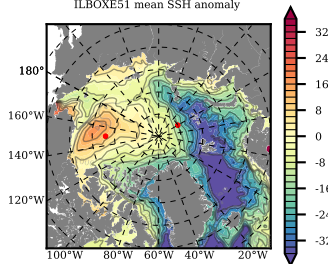

ILBOXE51 mean FWC (m) over 2004

Mean FWC (m) from BG Obs Sys. (Proshutinsky et al. GRL2018) over year 2004

Mean FWC (m) from Init State

ILBOXE51 mean SSH anomaly

Mean DOT from Armitage et al. 2017 2004