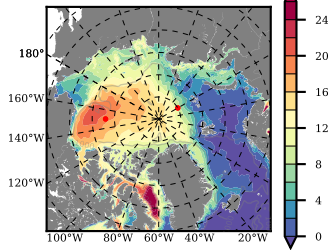

ILBOXE51 mean FWC (m) over 2005

Mean FWC (m) from BG Obs Sys. (Proshutinsky et al. GRL2018) over year 2005

Mean FWC (m) from Init State

ILBOXE51 mean SSH anomaly

Mean DOT from Armitage et al. 2017 2005