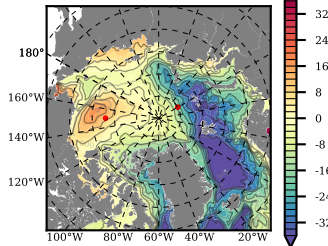

ILBOXE51 mean FWC (m) over 2005

Mean FWC (m) from BG Obs Sys. (Proshutinsky et al. GRL2018) over year 2005

Mean FWC (m) from Init State

ILBOXE51 mean SSH anomaly

Mean DOT from Armitage et al. 2017 2005