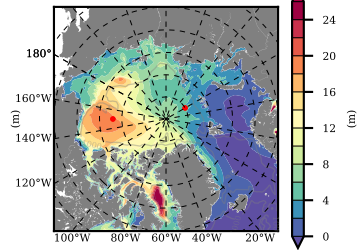

ILBOXE51 mean FWC (m) over 2005

Mean FWC (m) from BG Obs Sys. (Proshutinsky et al. GRL2018) over year 2005

Mean FWC (m) from Init State

ILBOXE51 mean SSH anomaly

Mean DOT from Armitage et al. 2017 2005