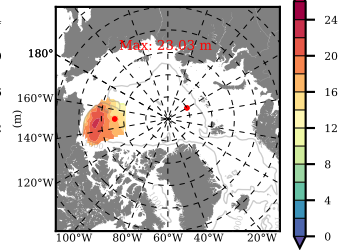

ILBOXE51 mean FWC (m) over 2005

Mean FWC (m) from BG Obs Sys. (Proshutinsky et al. GRL2018) over year 2005

Mean FWC (m) from Init State

ILBOXE51 mean SSH anomaly

Mean DOT from Armitage et al. 2017 2005