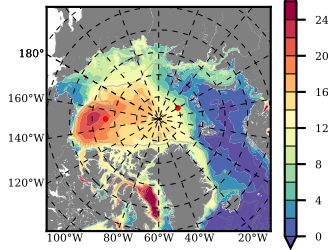

ILBOXE51 mean FWC (m) over 2007

Mean FWC (m) from BG Obs Sys. (Proshutinsky et al. GRL2018) over year 2007

Mean FWC (m) from Init State

ILBOXE51 mean SSH anomaly

Mean DOT from Armitage et al. 2017 2007