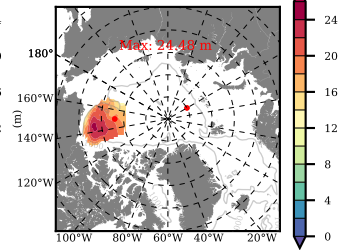

ILBOXE51 mean FWC (m) over 2007

Mean FWC (m) from BG Obs Sys. (Proshutinsky et al. GRL2018) over year 2007

Mean FWC (m) from Init State

ILBOXE51 mean SSH anomaly

Mean DOT from Armitage et al. 2017 2007