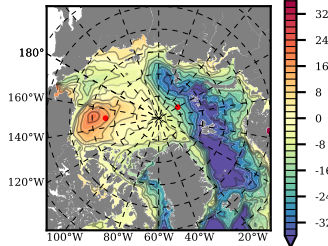

ILBOXE51 mean FWC (m) over 2007

Mean FWC (m) from BG Obs Sys. (Proshutinsky et al. GRL2018) over year 2007

Mean FWC (m) from Init State

ILBOXE51 mean SSH anomaly

Mean DOT from Armitage et al. 2017 2007