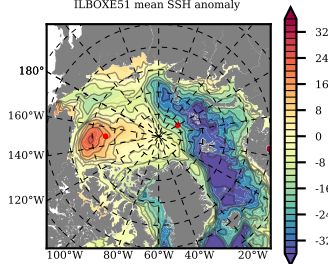

ILBOXE51 mean FWC (m) over 2008

Mean FWC (m) from BG Obs Sys. (Proshutinsky et al. GRL2018) over year 2008

Mean FWC (m) from Init State

ILBOXE51 mean SSH anomaly

Mean DOT from Armitage et al. 2017 2008