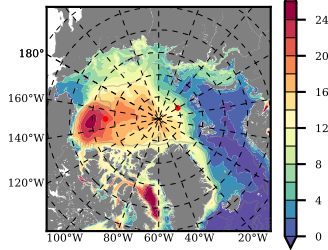

ILBOXE51 mean FWC (m) over 2008

Mean FWC (m) from BG Obs Sys. (Proshutinsky et al. GRL2018) over year 2008

Mean FWC (m) from Init State

ILBOXE51 mean SSH anomaly

Mean DOT from Armitage et al. 2017 2008