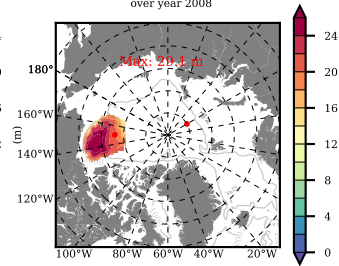

ILBOXE51 mean FWC (m) over 2008

Mean FWC (m) from BG Obs Sys. (Proshutinsky et al. GRL2018) over year 2008

Mean FWC (m) from Init State

ILBOXE51 mean SSH anomaly

Mean DOT from Armitage et al. 2017 2008