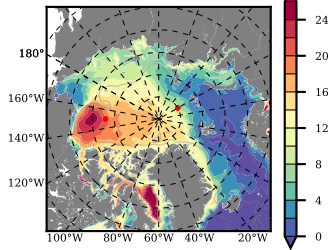

ILBOXE51 mean FWC (m) over 2009

Mean FWC (m) from BG Obs Sys. (Proshutinsky et al. GRL2018) over year 2009

Mean FWC (m) from Init State

ILBOXE51 mean SSH anomaly

Mean DOT from Armitage et al. 2017 2009