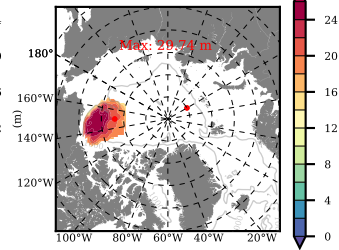

ILBOXE51 mean FWC (m) over 2009

Mean FWC (m) from BG Obs Sys. (Proshutinsky et al. GRL2018) over year 2009

Mean FWC (m) from Init State

ILBOXE51 mean SSH anomaly

Mean DOT from Armitage et al. 2017 2009