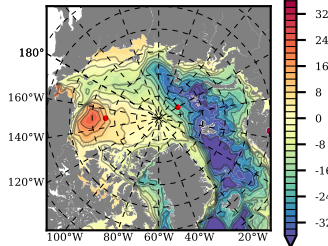

ILBOXE51 mean FWC (m) over 2009

Mean FWC (m) from BG Obs Sys. (Proshutinsky et al. GRL2018) over year 2009

Mean FWC (m) from Init State

ILBOXE51 mean SSH anomaly

Mean DOT from Armitage et al. 2017 2009