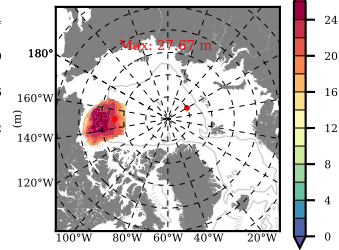

ILBOXE51 mean FWC (m) over 2011

Mean FWC (m) from BG Obs Sys. (Proshutinsky et al. GRL2018) over year 2011

Mean FWC (m) from Init State

ILBOXE51 mean SSH anomaly

Mean DOT from Armitage et al. 2017