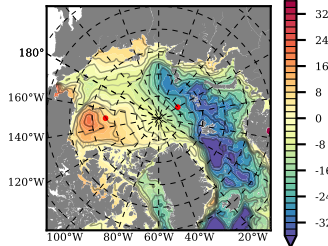

ILBOXE51 mean FWC (m) over 2011

Mean FWC (m) from BG Obs Sys. (Proshutinsky et al. GRL2018) over year 2011

Mean FWC (m) from Init State

ILBOXE51 mean SSH anomaly

Mean DOT from Armitage et al. 2017