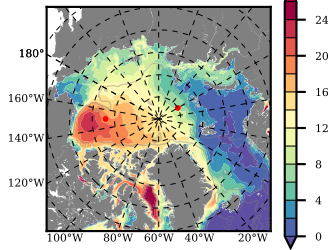

ILBOXE51 mean FWC (m) over 2011

Mean FWC (m) from BG Obs Sys. (Proshutinsky et al. GRL2018) over year 2011

Mean FWC (m) from Init State

ILBOXE51 mean SSH anomaly

Mean DOT from Armitage et al. 2017