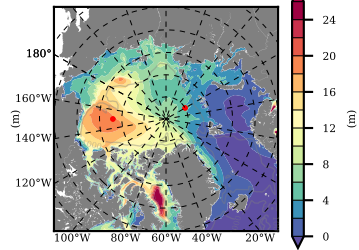

ILBOXE51 mean FWC (m) over 2011

Mean FWC (m) from BG Obs Sys. (Proshutinsky et al. GRL2018) over year 2011

Mean FWC (m) from Init State

ILBOXE51 mean SSH anomaly

Mean DOT from Armitage et al. 2017