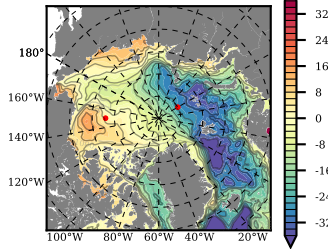

ILBOXE51 mean FWC (m) over 2012

Mean FWC (m) from BG Obs Sys. (Proshutinsky et al. GRL2018) over year 2012

Mean FWC (m) from Init State

ILBOXE51 mean SSH anomaly

Mean DOT from Armitage et al. 2017 2012