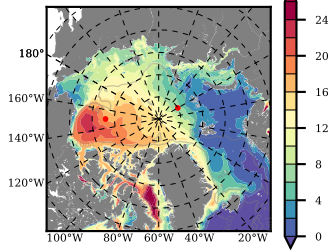

ILBOXE51 mean FWC (m) over 2012

Mean FWC (m) from BG Obs Sys. (Proshutinsky et al. GRL2018) over year 2012

Mean FWC (m) from Init State

ILBOXE51 mean SSH anomaly

Mean DOT from Armitage et al. 2017 2012