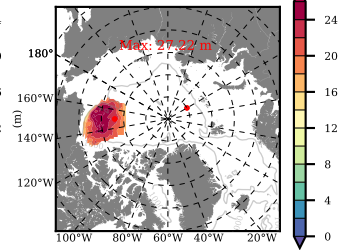

ILBOXE51 mean FWC (m) over 2012

Mean FWC (m) from BG Obs Sys. (Proshutinsky et al. GRL2018) over year 2012

Mean FWC (m) from Init State

ILBOXE51 mean SSH anomaly

Mean DOT from Armitage et al. 2017 2012