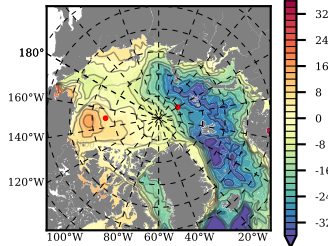

ILBOXE51 mean FWC (m) over 2013

Mean FWC (m) from BG Obs Sys. (Proshutinsky et al. GRL2018) over year 2013

Mean FWC (m) from Init State

ILBOXE51 mean SSH anomaly

Mean DOT from Armitage et al. 2017 2013