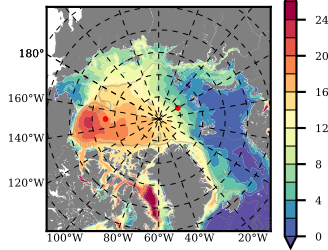

ILBOXE51 mean FWC (m) over 2013

Mean FWC (m) from BG Obs Sys. (Proshutinsky et al. GRL2018) over year 2013

Mean FWC (m) from Init State

ILBOXE51 mean SSH anomaly

Mean DOT from Armitage et al. 2017 2013