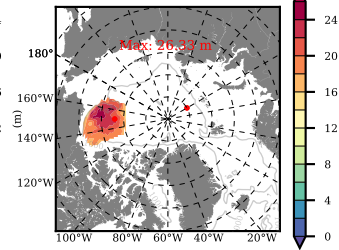

ILBOXE51 mean FWC (m) over 2013

Mean FWC (m) from BG Obs Sys. (Proshutinsky et al. GRL2018) over year 2013

Mean FWC (m) from Init State

ILBOXE51 mean SSH anomaly

Mean DOT from Armitage et al. 2017 2013