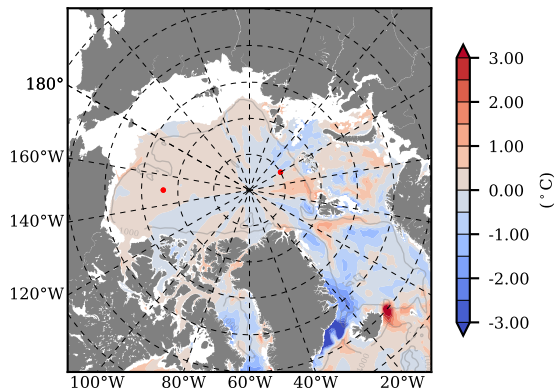

ILBOXE51 mean Temp diff with init. state over 1995  
@ depth 0 m

ILBOXE51 mean Temp diff with init. state over 1995  
@ depth 97 m

ILBOXE51 mean Sal diff with init. state over 1995  
@ depth 0 m

ILBOXE51 mean Sal diff with init. state over 1995  
@ depth 97 m