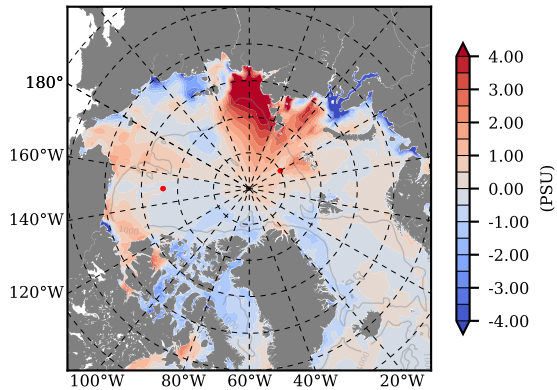

ILBOXE51 mean Temp diff with init. state over 1995  
@ depth 0 m

ILBOXE51 mean Temp diff with init. state over 1995  
@ depth 97 m

ILBOXE51 mean Sal diff with init. state over 1995  
@ depth 0 m

ILBOXE51 mean Sal diff with init. state over 1995  
@ depth 97 m