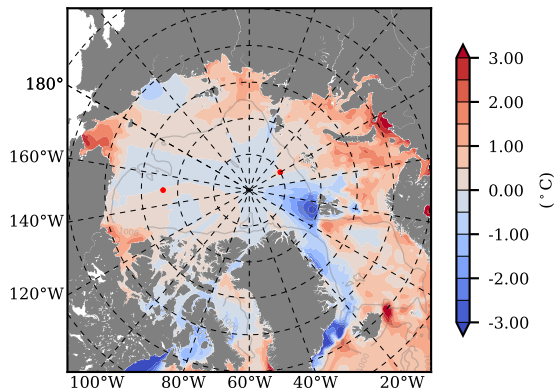

ILBOXE51 mean Temp diff with init. state over 1995  
@ depth 0 m

ILBOXE51 mean Temp diff with init. state over 1995  
@ depth 97 m

ILBOXE51 mean Sal diff with init. state over 1995  
@ depth 0 m

ILBOXE51 mean Sal diff with init. state over 1995  
@ depth 97 m