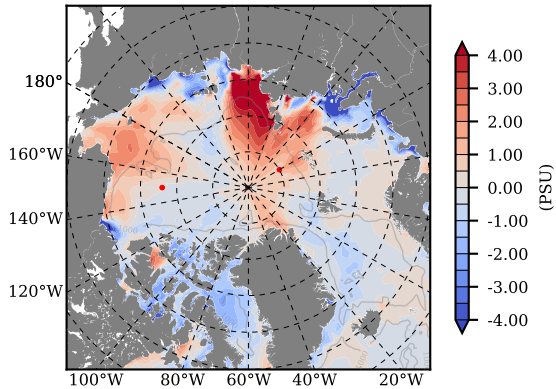

ILBOXE51 mean Temp diff with init. state over 1996
@ depth 0 m

ILBOXE51 mean Temp diff with init. state over 1996
@ depth 97 m

ILBOXE51 mean Sal diff with init. state over 1996
@ depth 0 m

ILBOXE51 mean Sal diff with init. state over 1996
@ depth 97 m