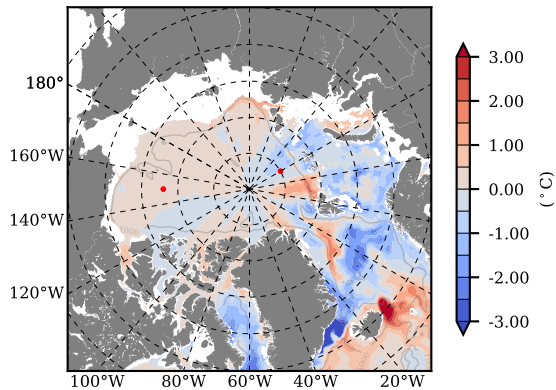

ILBOXE51 mean Temp diff with init. state over 1996
@ depth 0 m

ILBOXE51 mean Temp diff with init. state over 1996
@ depth 97 m

ILBOXE51 mean Sal diff with init. state over 1996
@ depth 0 m

ILBOXE51 mean Sal diff with init. state over 1996
@ depth 97 m