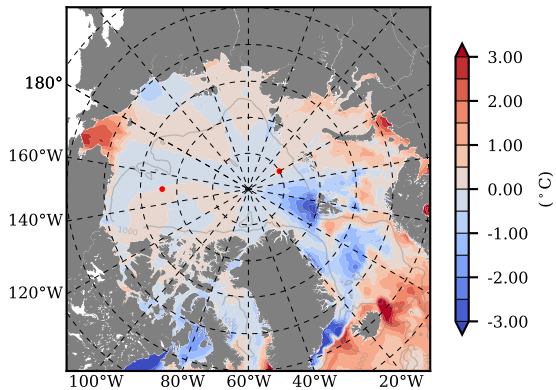

ILBOXE51 mean Temp diff with init. state over 1996
@ depth 0 m

ILBOXE51 mean Temp diff with init. state over 1996
@ depth 97 m

ILBOXE51 mean Sal diff with init. state over 1996
@ depth 0 m

ILBOXE51 mean Sal diff with init. state over 1996
@ depth 97 m