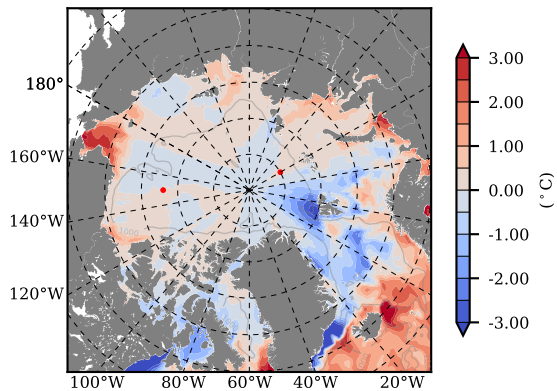

ILBOXE51 mean Temp diff with init. state over 1997
@ depth 0 m

ILBOXE51 mean Temp diff with init. state over 1997
@ depth 97 m

ILBOXE51 mean Sal diff with init. state over 1997
@ depth 0 m

ILBOXE51 mean Sal diff with init. state over 1997
@ depth 97 m