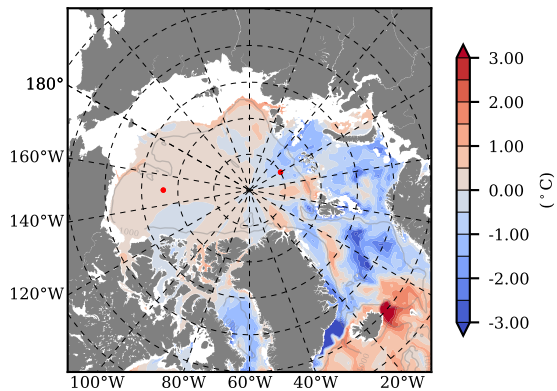

ILBOXE51 mean Temp diff with init. state over 1997
@ depth 0 m

ILBOXE51 mean Temp diff with init. state over 1997
@ depth 97 m

ILBOXE51 mean Sal diff with init. state over 1997
@ depth 0 m

ILBOXE51 mean Sal diff with init. state over 1997
@ depth 97 m