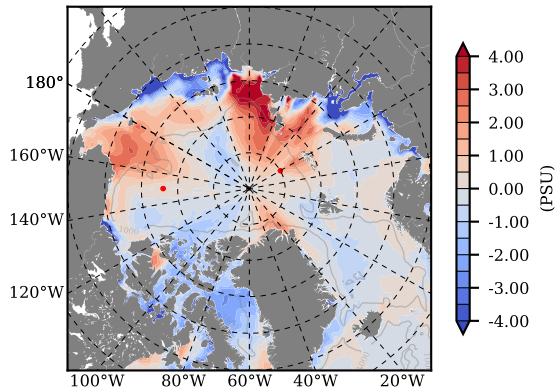

ILBOXE51 mean Temp diff with init. state over 1997
@ depth 0 m

ILBOXE51 mean Temp diff with init. state over 1997
@ depth 97 m

ILBOXE51 mean Sal diff with init. state over 1997
@ depth 0 m

ILBOXE51 mean Sal diff with init. state over 1997
@ depth 97 m