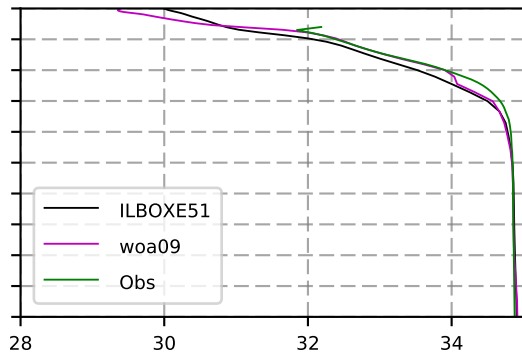

2000 mean temperature  
@ moor Arctic B box

2000 mean Salinity  
@ moor Arctic B box

@ moor EUR box

@ moor EUR box