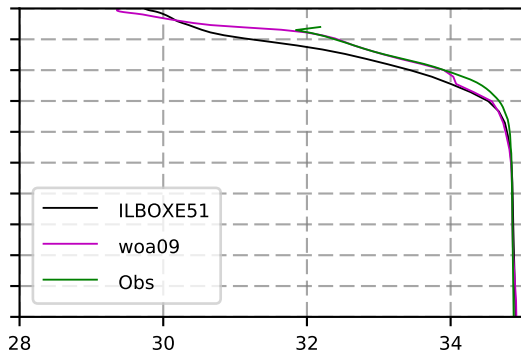

2008 mean temperature
@ moor Arctic B box

2008 mean Salinity
@ moor Arctic B box

@ moor EUR box

@ moor EUR box