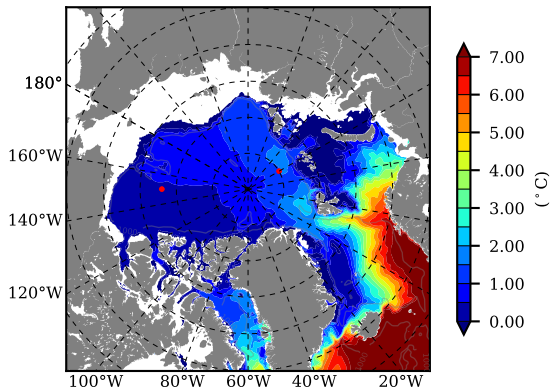

ILBOXE52 AW Max Temp over
1995

AW Max Temp from
PHC 3.0

ILBOXE52 AW Max Temp depth

AW Max Temp depth from
PHC 3.0