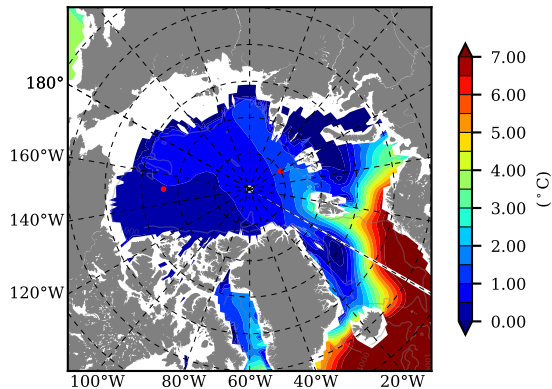

ILBOXE52 AW Max Temp over
1995

AW Max Temp from
PHC 3.0

ILBOXE52 AW Max Temp depth

AW Max Temp depth from
PHC 3.0