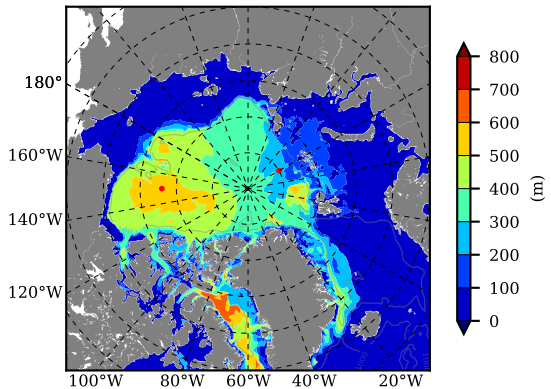

ILBOXE52 AW Max Temp over
1995

AW Max Temp from
PHC 3.0

ILBOXE52 AW Max Temp depth

AW Max Temp depth from
PHC 3.0