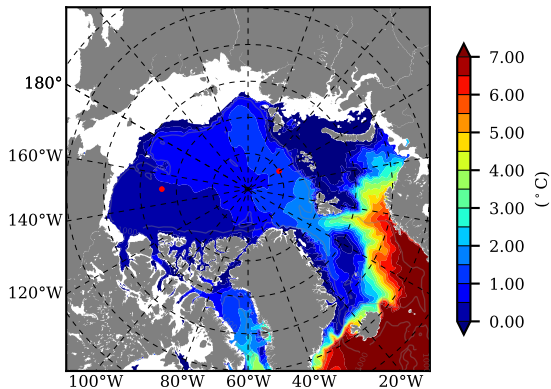

ILBOXE52 AW Max Temp over
1996

AW Max Temp from
PHC 3.0

ILBOXE52 AW Max Temp depth

AW Max Temp depth from
PHC 3.0