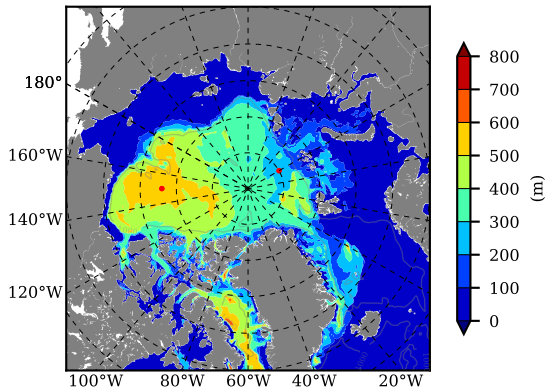

ILBOXE52 AW Max Temp over
1996

AW Max Temp from
PHC 3.0

ILBOXE52 AW Max Temp depth

AW Max Temp depth from
PHC 3.0