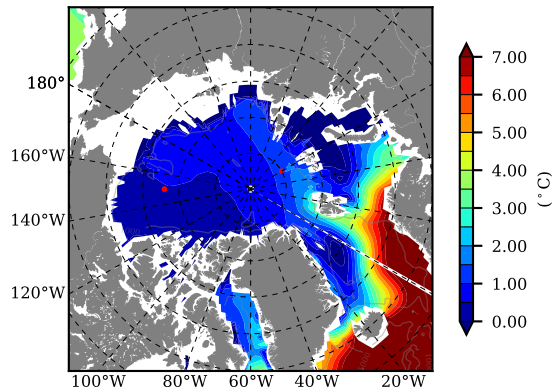

ILBOXE52 AW Max Temp over
1996

AW Max Temp from
PHC 3.0

ILBOXE52 AW Max Temp depth

AW Max Temp depth from
PHC 3.0