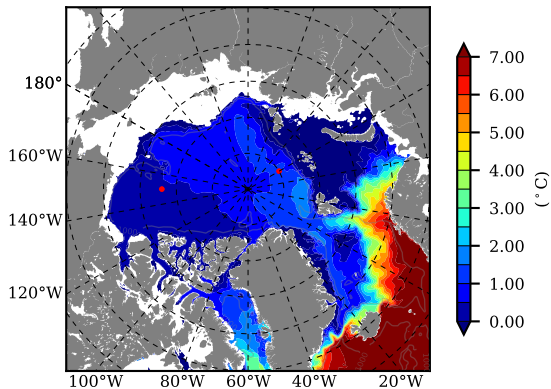

ILBOXE52 AW Max Temp over  
1997

AW Max Temp from  
PHC 3.0

ILBOXE52 AW Max Temp depth

AW Max Temp depth from  
PHC 3.0