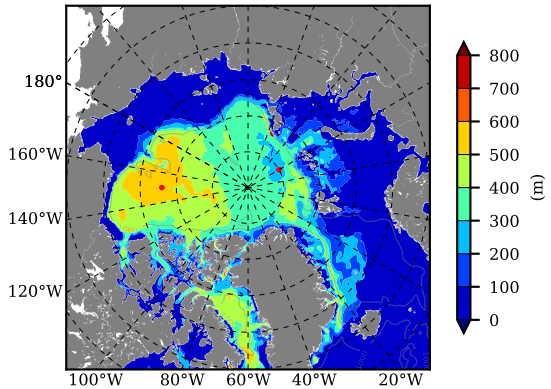

ILBOXE52 AW Max Temp over  
1997

AW Max Temp from  
PHC 3.0

ILBOXE52 AW Max Temp depth

AW Max Temp depth from  
PHC 3.0