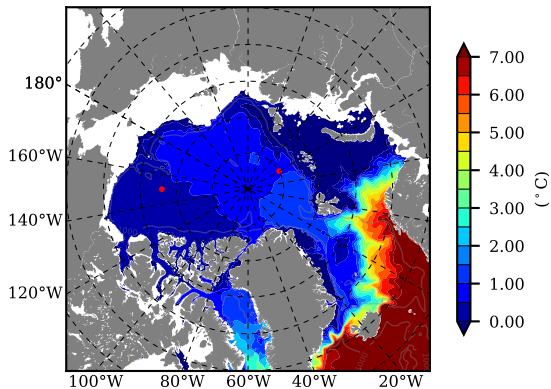

ILBOXE52 AW Max Temp over 1998

AW Max Temp from PHC 3.0

ILBOXE52 AW Max Temp depth

AW Max Temp depth from PHC 3.0