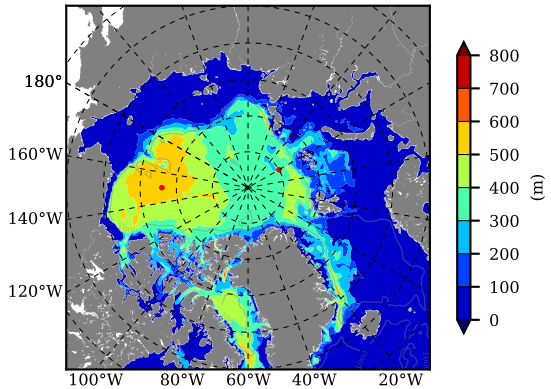

ILBOXE52 AW Max Temp over 1998

AW Max Temp from PHC 3.0

ILBOXE52 AW Max Temp depth

AW Max Temp depth from PHC 3.0