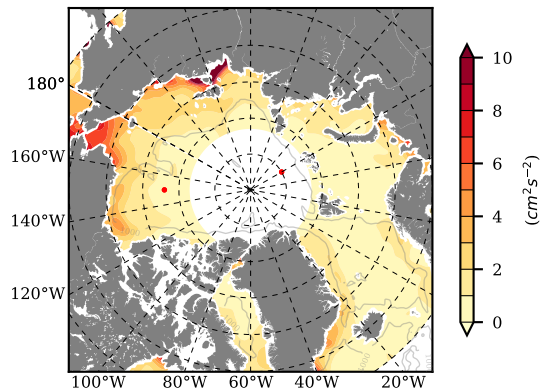

ILBOXE52 mean EKE @ 0 m over  
1996

Mean EKE from Armitage et al. 2017  
2003-2014

mean EKE @ 97 m

mean PSI over  
1996