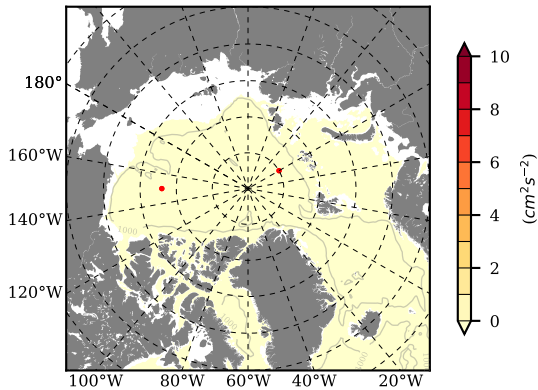

ILBOXE52 mean EKE @ 0 m over  
1996

Mean EKE from Armitage et al. 2017  
2003-2014

mean EKE @ 97 m

mean PSI over  
1996