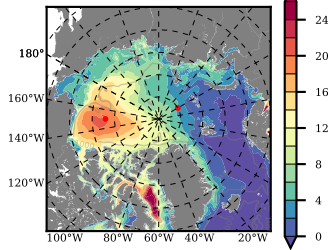

ILBOXE52 mean FWC (m) over 1995

Mean FWC (m) from BG Obs Sys. (Proshutinsky et al. GRL2018) over year 2003-2017

Mean FWC (m) from Init State

ILBOXE52 mean SSH anomaly

Mean DOT from Armitage et al. 2017 2003-2014