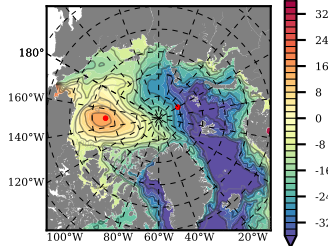

ILBOXE52 mean FWC (m) over 1995

Mean FWC (m) from BG Obs Sys. (Proshutinsky et al. GRL2018) over year 2003-2017

Mean FWC (m) from Init State

ILBOXE52 mean SSH anomaly

Mean DOT from Armitage et al. 2017 2003-2014