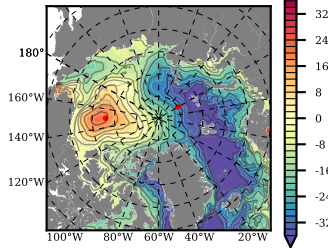

ILBOXE52 mean FWC (m) over 1996

Mean FWC (m) from BG Obs Sys. (Proshutinsky et al. GRL2018) over year 2003-2017

Mean FWC (m) from Init State

ILBOXE52 mean SSH anomaly

Mean DOT from Armitage et al. 2017 2003-2014