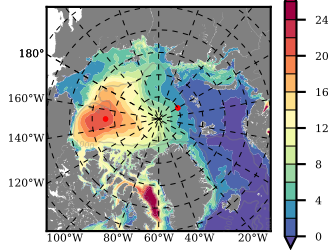

ILBOXE52 mean FWC (m) over 1996

Mean FWC (m) from BG Obs Sys. (Proshutinsky et al. GRL2018) over year 2003-2017

Mean FWC (m) from Init State

ILBOXE52 mean SSH anomaly

Mean DOT from Armitage et al. 2017 2003-2014