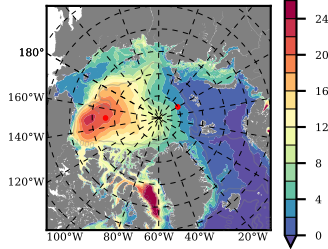

ILBOXE52 mean FWC (m) over 1997

Mean FWC (m) from BG Obs Sys. (Proshutinsky et al. GRL2018) over year 2003-2017

Mean FWC (m) from Init State

ILBOXE52 mean SSH anomaly

Mean DOT from Armitage et al. 2017 2003-2014