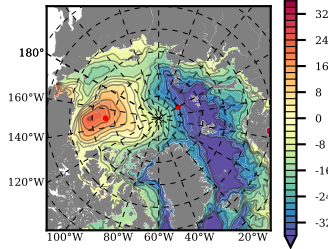

ILBOXE52 mean FWC (m) over 1997

Mean FWC (m) from BG Obs Sys. (Proshutinsky et al. GRL2018) over year 2003-2017

Mean FWC (m) from Init State

ILBOXE52 mean SSH anomaly

Mean DOT from Armitage et al. 2017 2003-2014