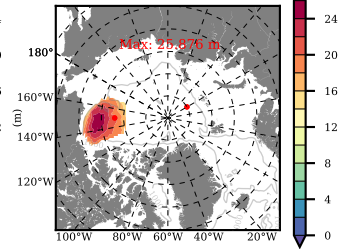

ILBOXE52 mean FWC (m) over 1997

Mean FWC (m) from BG Obs Sys. (Proshutinsky et al. GRL2018) over year 2003-2017

Mean FWC (m) from Init State

ILBOXE52 mean SSH anomaly

Mean DOT from Armitage et al. 2017 2003-2014