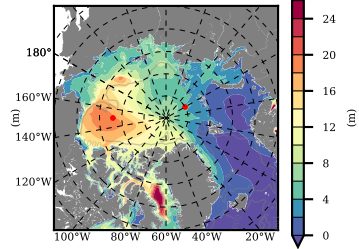

ILBOXE52 mean FWC (m) over 1997

Mean FWC (m) from BG Obs Sys. (Proshutinsky et al. GRL2018) over year 2003-2017

Mean FWC (m) from Init State

ILBOXE52 mean SSH anomaly

Mean DOT from Armitage et al. 2017 2003-2014