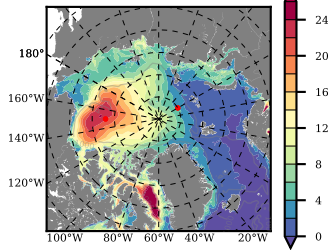

ILBOXE52 mean FWC (m) over 1998

Mean FWC (m) from BG Obs Sys. (Proshutinsky et al. GRL2018) over year 2003-2017

Mean FWC (m) from Init State

ILBOXE52 mean SSH anomaly

Mean DOT from Armitage et al. 2017 2003-2014