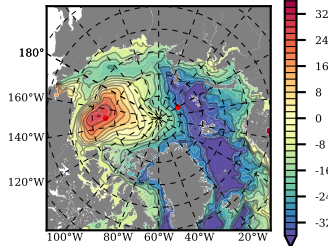

ILBOXE52 mean FWC (m) over 1998

Mean FWC (m) from BG Obs Sys. (Proshutinsky et al. GRL2018) over year 2003-2017

Mean FWC (m) from Init State

ILBOXE52 mean SSH anomaly

Mean DOT from Armitage et al. 2017 2003-2014