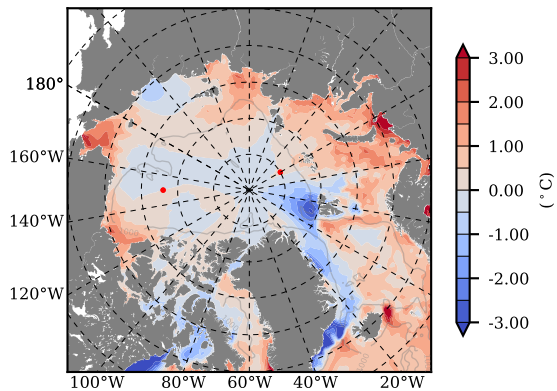

ILBOXE52 mean Temp diff with init. state over 1995  
@ depth 0 m

ILBOXE52 mean Temp diff with init. state over 1995  
@ depth 97 m

ILBOXE52 mean Sal diff with init. state over 1995  
@ depth 0 m

ILBOXE52 mean Sal diff with init. state over 1995  
@ depth 97 m