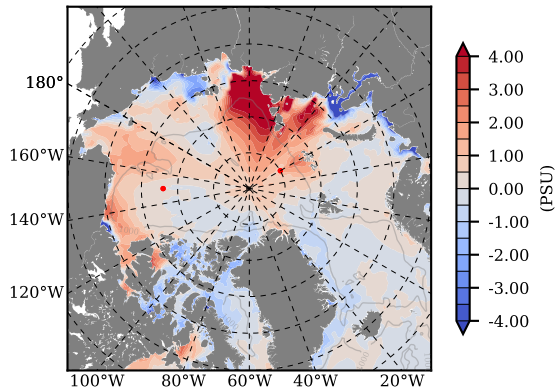

ILBOXE52 mean Temp diff with init. state over 1995  
@ depth 0 m

ILBOXE52 mean Temp diff with init. state over 1995  
@ depth 97 m

ILBOXE52 mean Sal diff with init. state over 1995  
@ depth 0 m

ILBOXE52 mean Sal diff with init. state over 1995  
@ depth 97 m