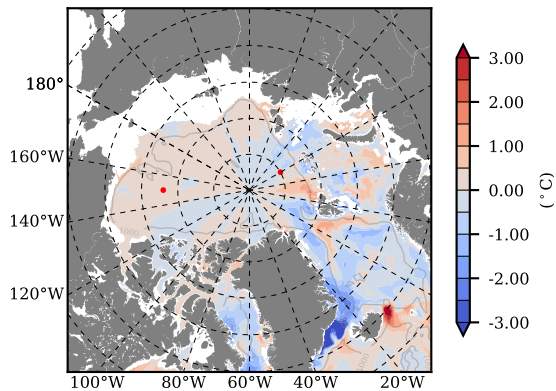

ILBOXE52 mean Temp diff with init. state over 1995  
@ depth 0 m

ILBOXE52 mean Temp diff with init. state over 1995  
@ depth 97 m

ILBOXE52 mean Sal diff with init. state over 1995  
@ depth 0 m

ILBOXE52 mean Sal diff with init. state over 1995  
@ depth 97 m