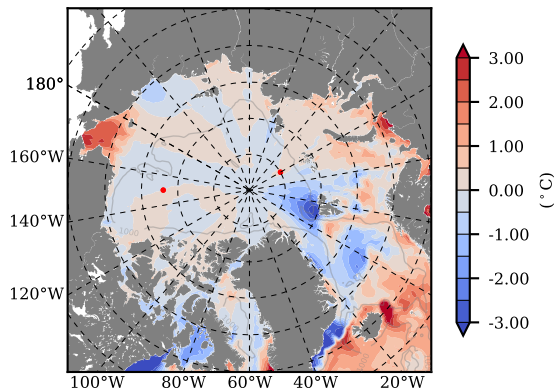

ILBOXE52 mean Temp diff with init. state over 1996
@ depth 0 m

ILBOXE52 mean Temp diff with init. state over 1996
@ depth 97 m

ILBOXE52 mean Sal diff with init. state over 1996
@ depth 0 m

ILBOXE52 mean Sal diff with init. state over 1996
@ depth 97 m