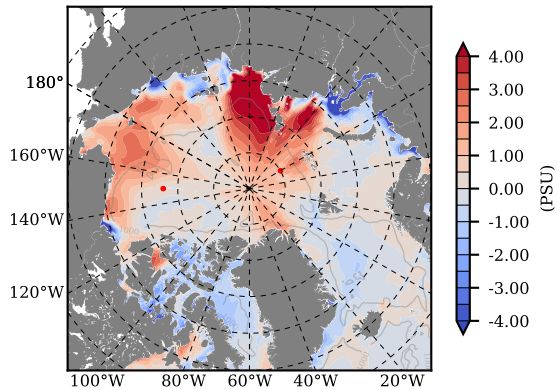

ILBOXE52 mean Temp diff with init. state over 1996
@ depth 0 m

ILBOXE52 mean Temp diff with init. state over 1996
@ depth 97 m

ILBOXE52 mean Sal diff with init. state over 1996
@ depth 0 m

ILBOXE52 mean Sal diff with init. state over 1996
@ depth 97 m