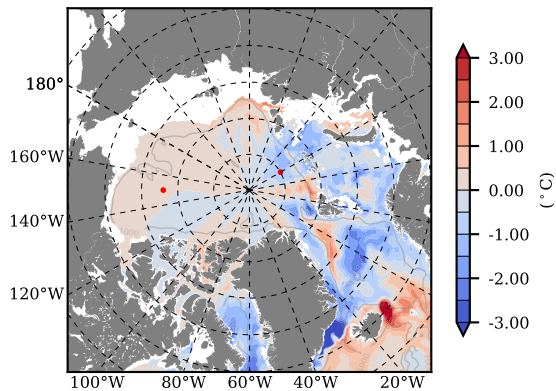

ILBOXE52 mean Temp diff with init. state over 1996
@ depth 0 m

ILBOXE52 mean Temp diff with init. state over 1996
@ depth 97 m

ILBOXE52 mean Sal diff with init. state over 1996
@ depth 0 m

ILBOXE52 mean Sal diff with init. state over 1996
@ depth 97 m