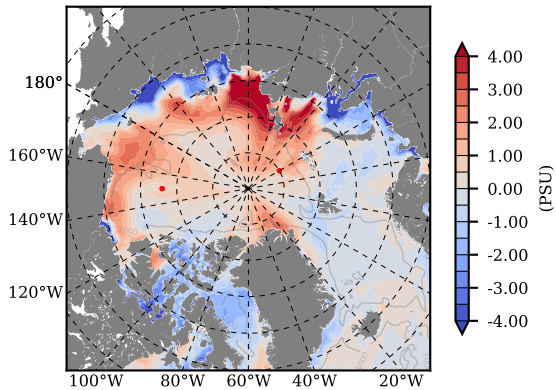

ILBOXE52 mean Temp diff with init. state over 1998
@ depth 0 m

ILBOXE52 mean Temp diff with init. state over 1998
@ depth 97 m

ILBOXE52 mean Sal diff with init. state over 1998
@ depth 0 m

ILBOXE52 mean Sal diff with init. state over 1998
@ depth 97 m