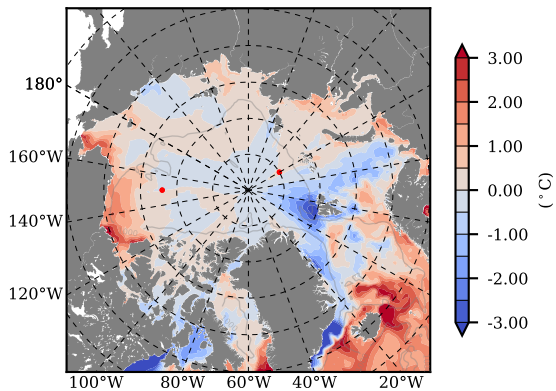

ILBOXE52 mean Temp diff with init. state over 1998
@ depth 0 m

ILBOXE52 mean Temp diff with init. state over 1998
@ depth 97 m

ILBOXE52 mean Sal diff with init. state over 1998
@ depth 0 m

ILBOXE52 mean Sal diff with init. state over 1998
@ depth 97 m