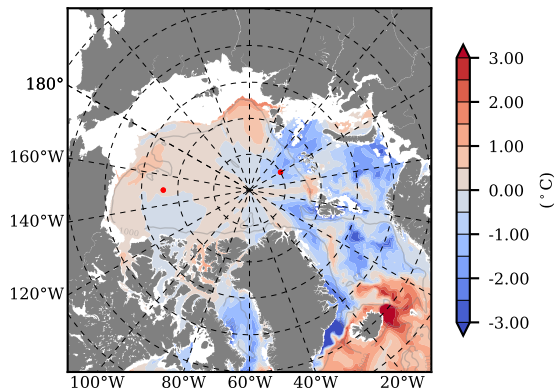

ILBOXE52 mean Temp diff with init. state over 1998
@ depth 0 m

ILBOXE52 mean Temp diff with init. state over 1998
@ depth 97 m

ILBOXE52 mean Sal diff with init. state over 1998
@ depth 0 m

ILBOXE52 mean Sal diff with init. state over 1998
@ depth 97 m