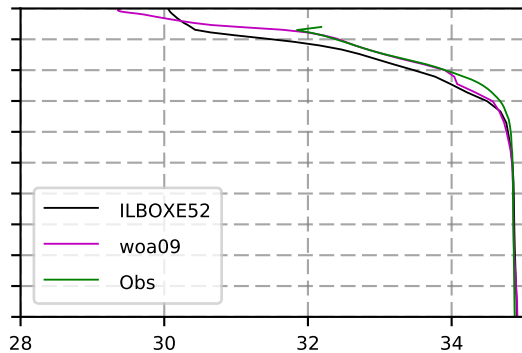

1997 mean temperature
@ moor Arctic B box

1997 mean Salinity
@ moor Arctic B box

@ moor EUR box

@ moor EUR box