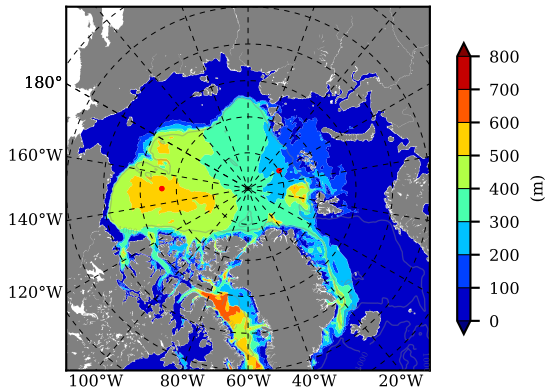

ILBOXE53 AW Max Temp over  
1995

AW Max Temp from  
PHC 3.0

ILBOXE53 AW Max Temp depth

AW Max Temp depth from  
PHC 3.0