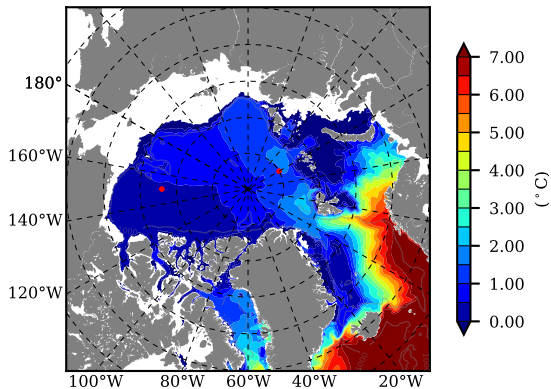

ILBOXE53 AW Max Temp over  
1995

AW Max Temp from  
PHC 3.0

ILBOXE53 AW Max Temp depth

AW Max Temp depth from  
PHC 3.0