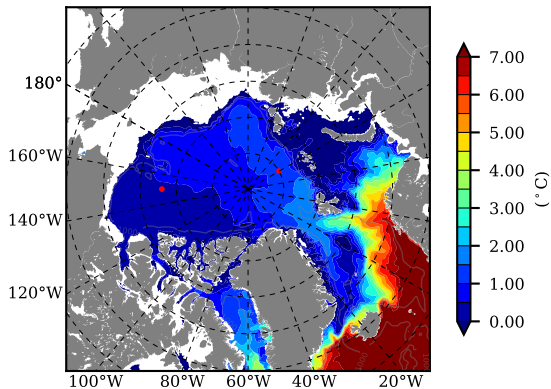

ILBOXE53 AW Max Temp over  
1996

AW Max Temp from  
PHC 3.0

ILBOXE53 AW Max Temp depth

AW Max Temp depth from  
PHC 3.0