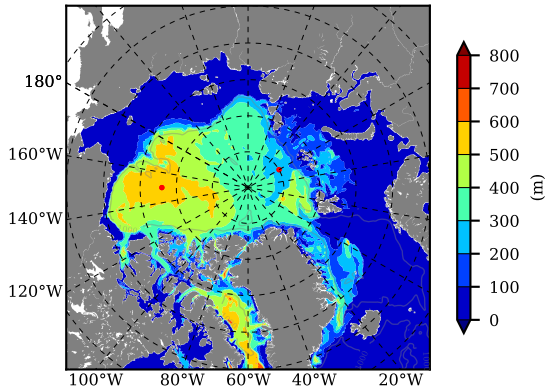

ILBOXE53 AW Max Temp over  
1996

AW Max Temp from  
PHC 3.0

ILBOXE53 AW Max Temp depth

AW Max Temp depth from  
PHC 3.0