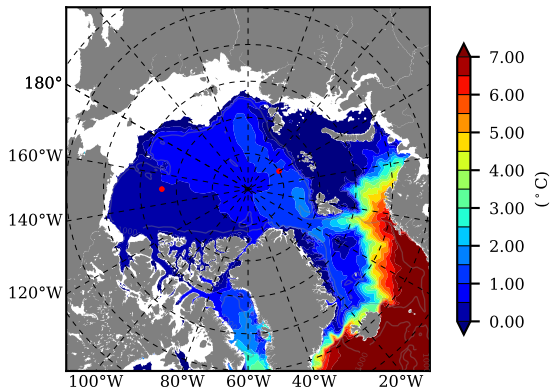

ILBOXE53 AW Max Temp over
1997

AW Max Temp from
PHC 3.0

ILBOXE53 AW Max Temp depth

AW Max Temp depth from
PHC 3.0