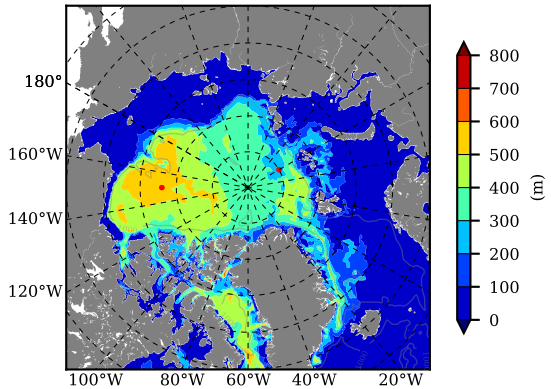

ILBOXE53 AW Max Temp over
1997

AW Max Temp from
PHC 3.0

ILBOXE53 AW Max Temp depth

AW Max Temp depth from
PHC 3.0