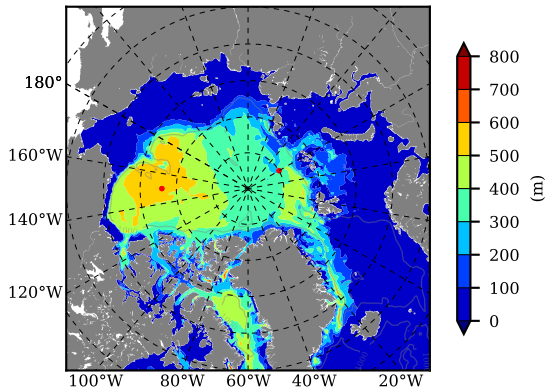

ILBOXE53 AW Max Temp over
1998

AW Max Temp from
PHC 3.0

ILBOXE53 AW Max Temp depth

AW Max Temp depth from
PHC 3.0