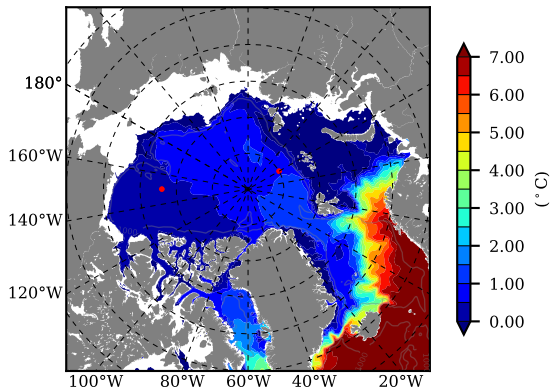

ILBOXE53 AW Max Temp over
1998

AW Max Temp from
PHC 3.0

ILBOXE53 AW Max Temp depth

AW Max Temp depth from
PHC 3.0