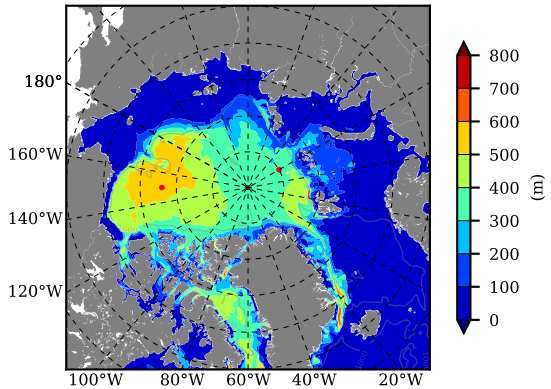

ILBOXE53 AW Max Temp over  
1999

AW Max Temp from  
PHC 3.0

ILBOXE53 AW Max Temp depth

AW Max Temp depth from  
PHC 3.0