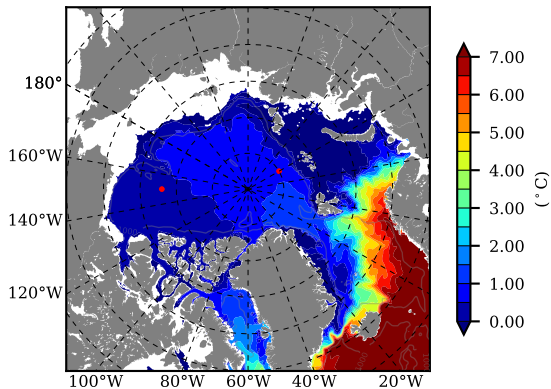

ILBOXE53 AW Max Temp over  
1999

AW Max Temp from  
PHC 3.0

ILBOXE53 AW Max Temp depth

AW Max Temp depth from  
PHC 3.0